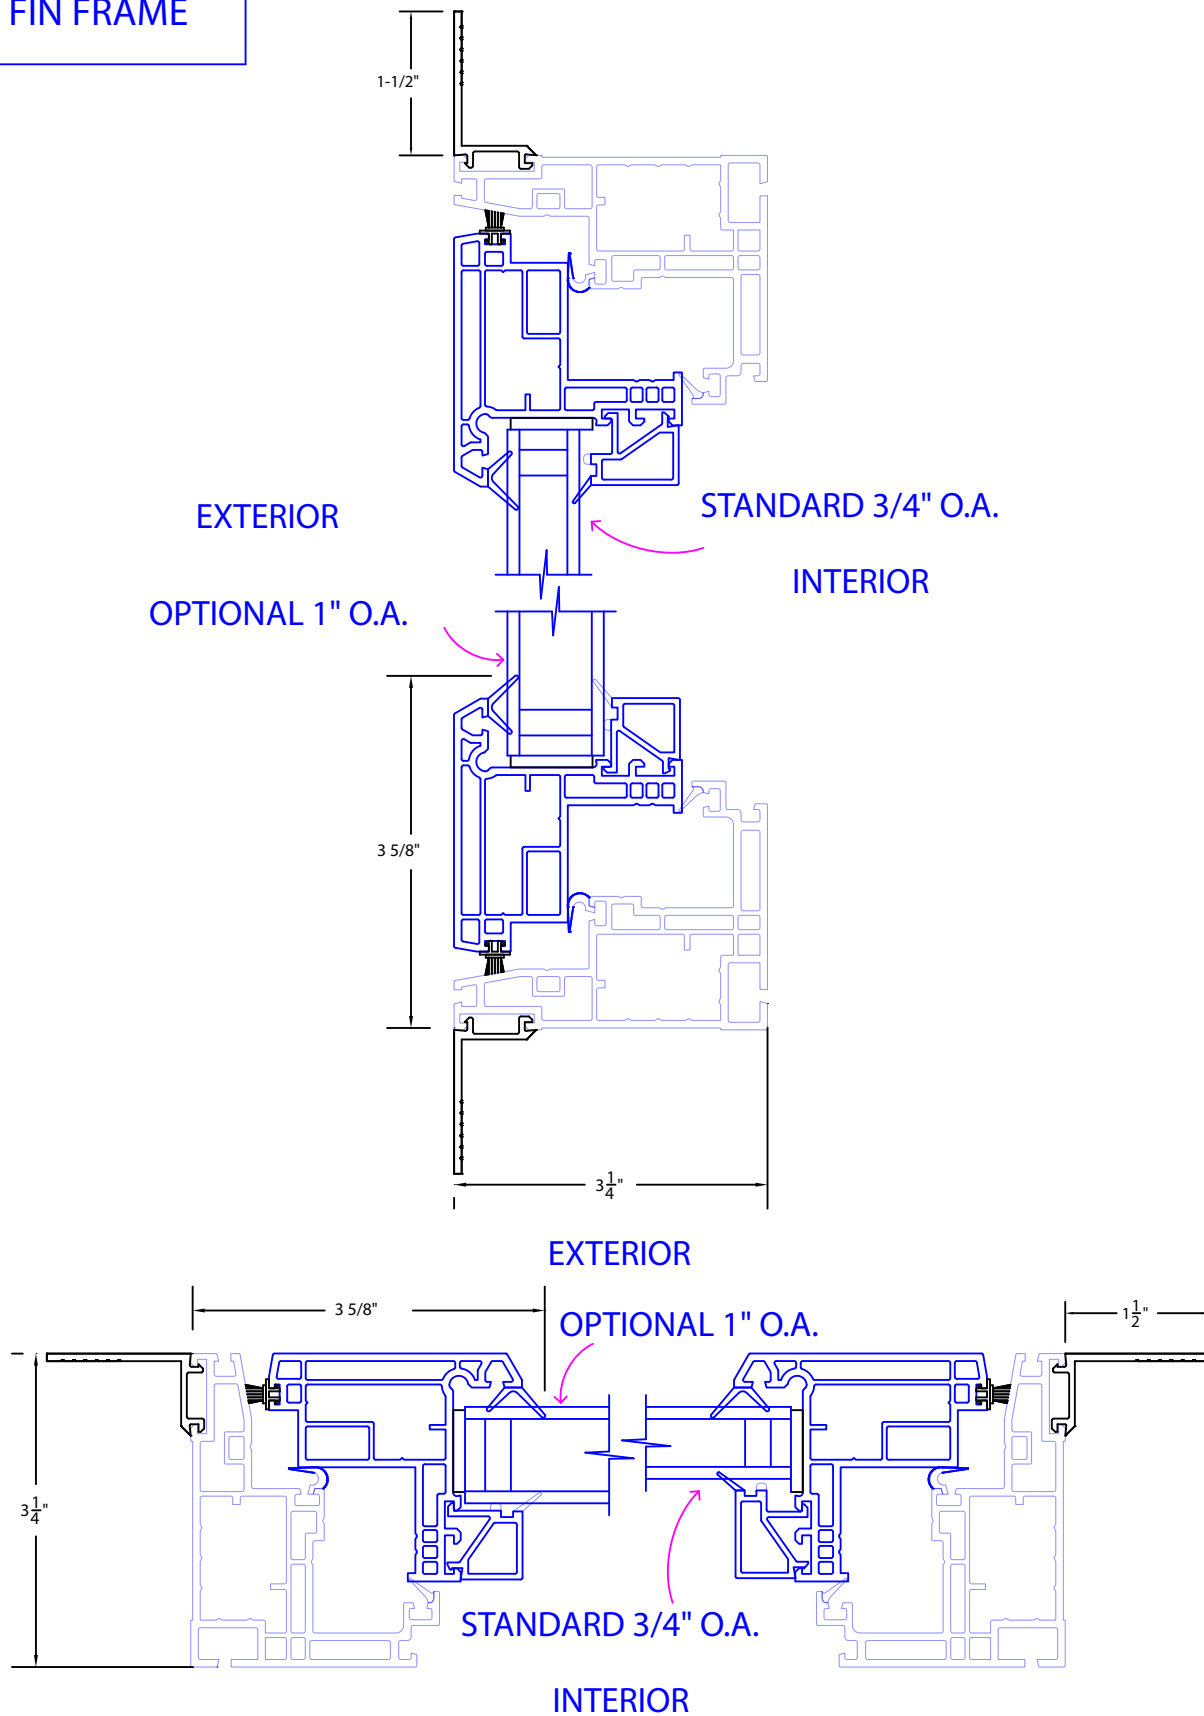

NAIL FIN FRAME

3.25 SERIES-- CASEMENT STUCCO FIN

Scale: 6" = 1' (1/2 scale)

Mercer Industries, inc. reserves the right to alter details contained herein without notification.