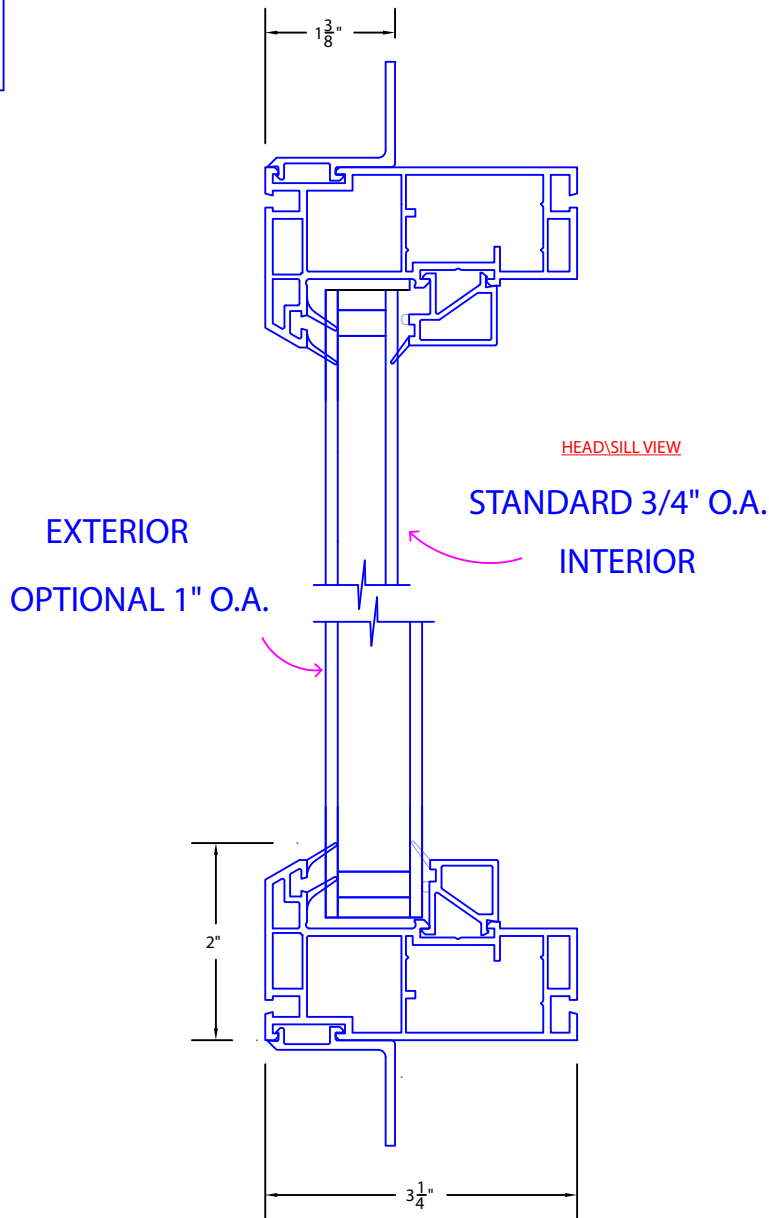

NAIL FIN FRAME

3.25 SERIES-- NARROW PW

Scale: 6" = 1' (1/2 scale)

Mercer Industries, inc. reserves the right to alter details contained herein without notification.