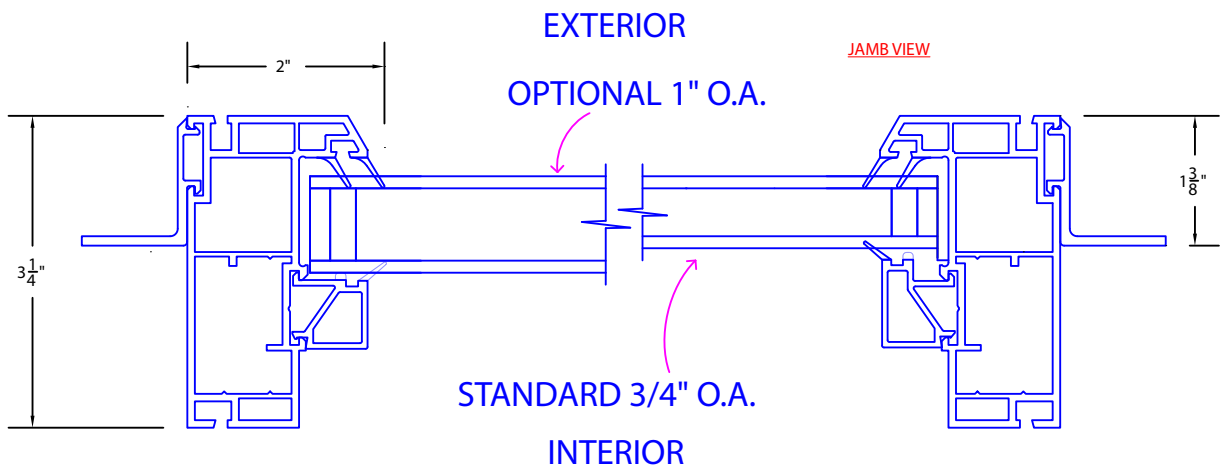

NAIL FIN FRAME

3.25 SERIES-- NARROW PW

Scale: 6" = 1' (1/2 scale)

Mercer Industries, inc. reserves the right to alter details contained herein without notification.