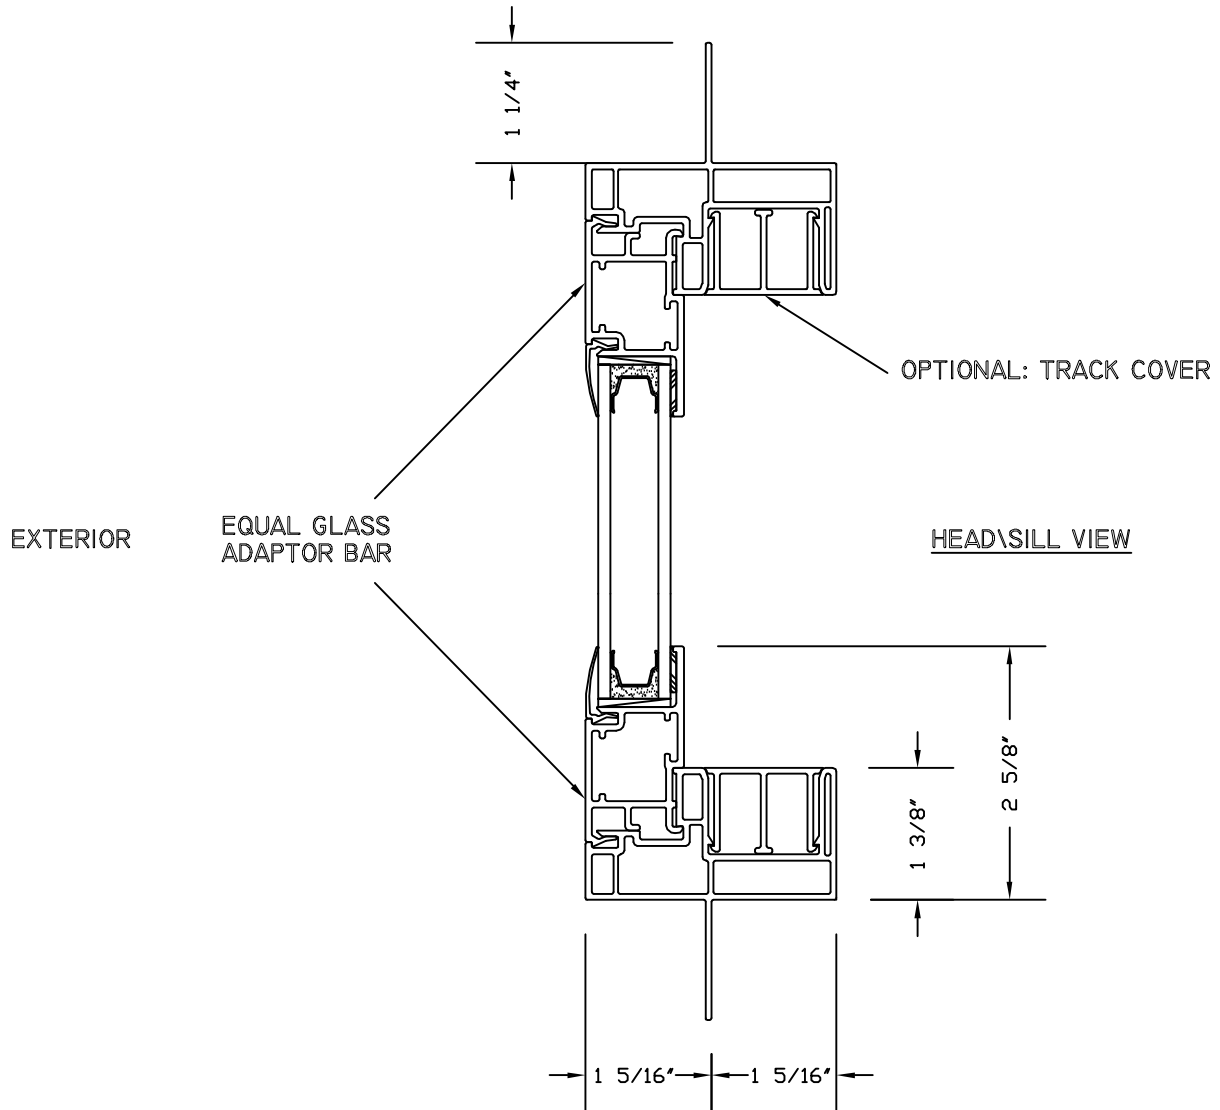

NAIL FIN FRAME

810 SERIES PICTURE WINDOW

SCALE: 6" = 1' (1/2 SCALE)