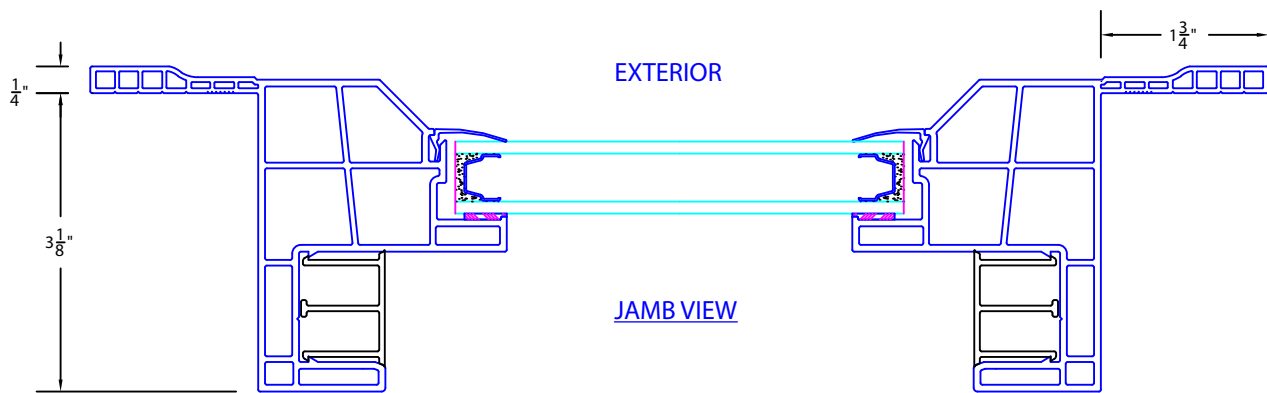

ARTISAN FRAME

820 Series - PW FRAME-

Scale: 6" = 1' (1/2 scale)

Mercer Industries, inc. reserves the right to alter details contained herein without notification.