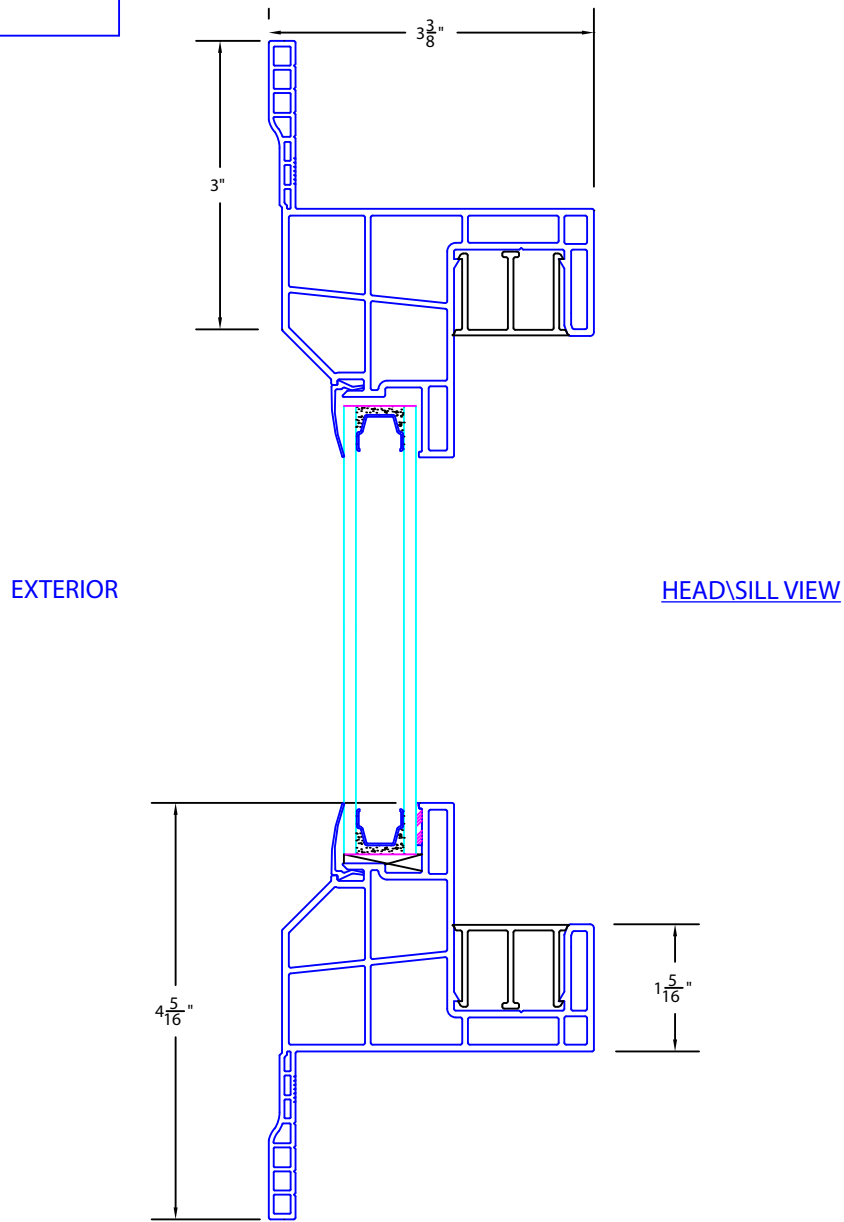

ARTISAN FRAME

820 Series - PW FRAME-

Scale: 6" = 1' (1/2 scale)

Mercer Industries, inc. reserves the right to alter details contained herein without notification.