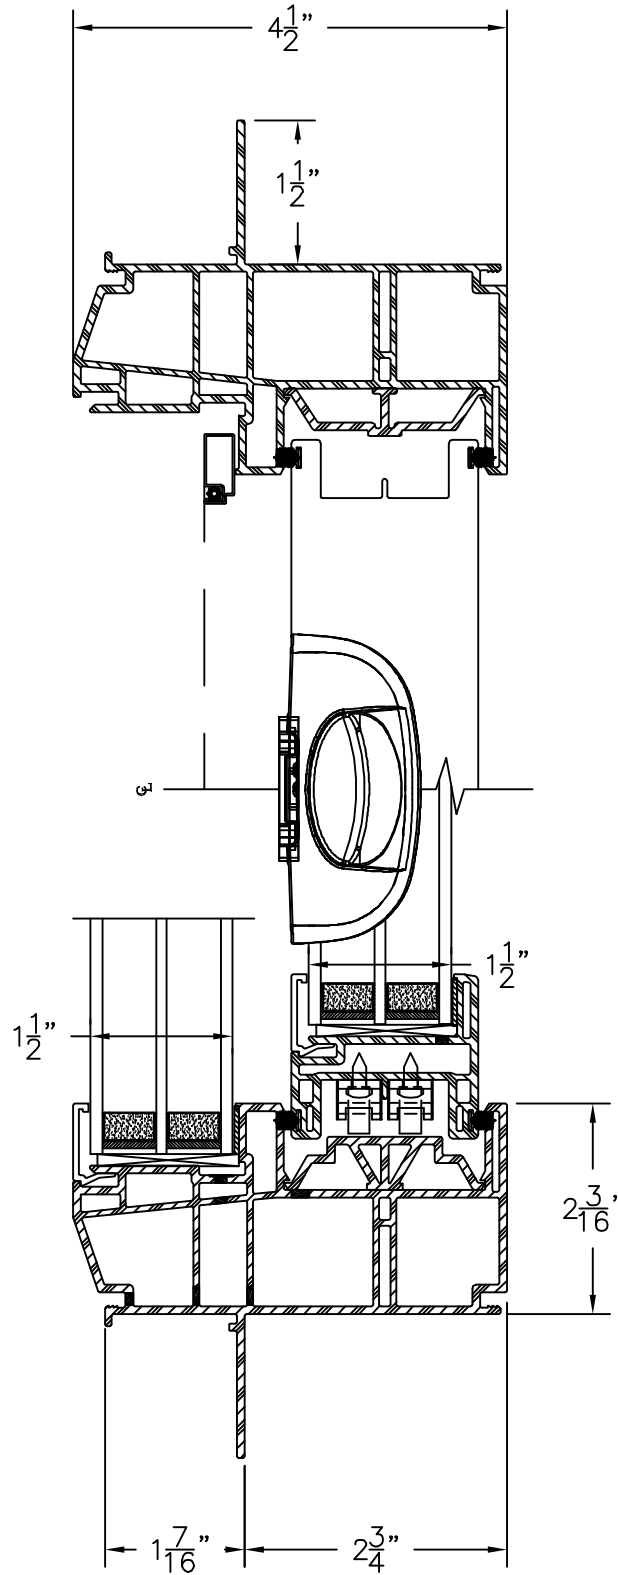

HEAD\SILL VIEW

EXTERIOR

INTERIOR

830 SERIES TRIPLE GLAZED XO

SCALE: 6" = 1' (1/2 SCALE)

MERCER INDUSTRIES, INC. RESERVES THE RIGHT TO ALTER
DETAILS CONTAINED HEREIN WITHOUT NOTIFICATION © 2010