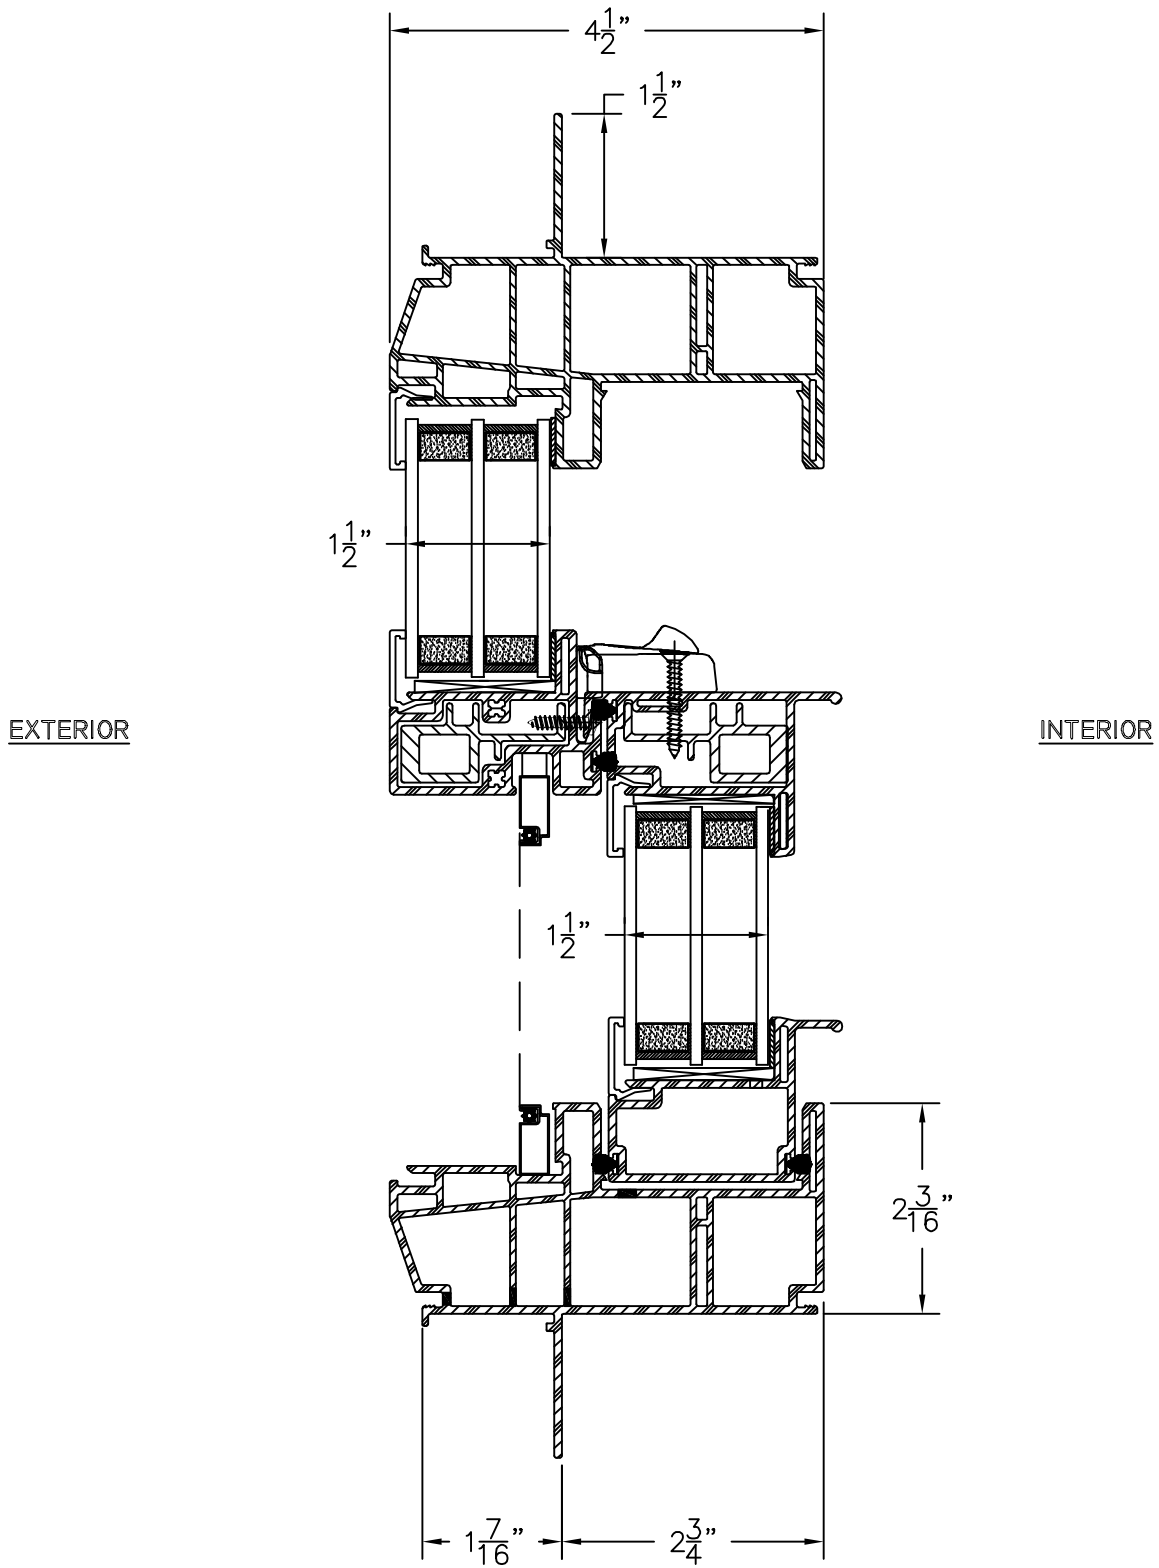

HEAD\SILL VIEW

830 SERIES TRIPLE GLAZED SH

SCALE: 6" = 1' (1/2 SCALE)

MERCER INDUSTRIES, INC. RESERVES THE RIGHT TO ALTER  
DETAILS CONTAINED HEREIN WITHOUT NOTIFICATION. © 2010